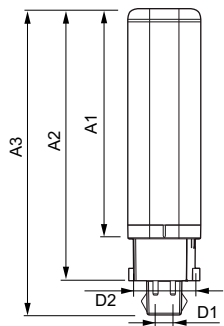

G24q-2

G24d-3

G24d-2

G24D-1

G24D-1

LEDtube G24D

Dimensional drawing

Product	D1	D2	A1	A2	A3
CorePro LED PLC 6.5W 840 4P G24q-2	24.3 mm	28.4 mm	105.8 mm	125 mm	140.6 mm
CorePro LED PLC 6.5W 830 4P G24q-2	24.3 mm	28.4 mm	105.8 mm	125 mm	140.6 mm

Dimensional drawing

Product	D1	D2	A1	A2	A3
CorePro LED PLC 6.5W 830 2P G24d-2	24.3 mm	28.4 mm	105.8 mm	125 mm	147.6 mm
CorePro LED PLC 6.5W 840 2P G24d-2	24.3 mm	28.4 mm	105.8 mm	125 mm	147.6 mm
LED PLC 6.5W 865 2P G24d-2	24.3 mm	28.4 mm	105.8 mm	125 mm	147.6 mm
LED PLC 6.5W 830 2P G24d-2	24.3 mm	28.4 mm	105.8 mm	125 mm	147.6 mm
LED PLC 6.5W 840 2P G24d-2	24.3 mm	28.4 mm	105.8 mm	125 mm	147.6 mm

Product	D1	D2	A1	A2	A3
CorePro LED PLC 9W 840 4P G24q-3	24.3 mm	28.4 mm	128.8 mm	148 mm	163.6 mm
CorePro LED PLC 9W 830 4P G24q-3	24.3 mm	28.4 mm	128.8 mm	148 mm	163.6 mm
CorePro LED PLC 4.5W 830 4P G24q-1	24.3 mm	28.4 mm	95.8 mm	115 mm	130.6 mm
CorePro LED PLC 4.5W 840 4P G24q-1	24.3 mm	28.4 mm	95.8 mm	115 mm	130.6 mm

Product	D1	D2	A1	A2	A3
CorePro LED PLC 8.5W 840 2P G24d-3	24.3 mm	28.4 mm	128.8 mm	148 mm	170.6 mm
CorePro LED PLC 8.5W 830 2P G24d-3	24.3 mm	28.4 mm	128.8 mm	148 mm	170.6 mm
CorePro LED PLC 4.5W 830 2P G24d-1	24.3 mm	28.4 mm	95.8 mm	115 mm	137.6 mm
CorePro LED PLC 4.5W 840 2P G24d-1	24.3 mm	28.4 mm	95.8 mm	115 mm	137.6 mm
LED PLC 8.5W 865 2P G24d-3	24.3 mm	28.4 mm	128.8 mm	148 mm	170.6 mm
LED PLC 8.5W 840 2P G24d-3	24.3 mm	28.4 mm	128.8 mm	148 mm	170.6 mm
LED PLC 8.5W 830 2P G24d-3	24.3 mm	28.4 mm	128.8 mm	148 mm	170.6 mm