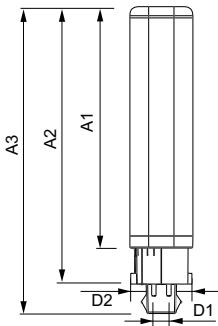

G24q-2

G24d-3

G24d-2

G24D-1

G24D-1

LEDtube G24D

Dimensional drawing

Product	D1	D2	A1	A2	A3
CorePro LED PLC 6.5W 840 4P G24q-2	24.3 mm	28.4 mm	105.8 mm	125 mm	140.6 mm
CorePro LED PLC 6.5W 830 4P G24q-2	24.3 mm	28.4 mm	105.8 mm	125 mm	140.6 mm

Dimensional drawing

Product	D1	D2	A1	A2	A3
CorePro LED PLC 6.5W 830 2P G24d-2	24.3 mm	28.4 mm	105.8 mm	125 mm	147.6 mm
CorePro LED PLC 6.5W 840 2P G24d-2	24.3 mm	28.4 mm	105.8 mm	125 mm	147.6 mm
LED PLC 6.5W 865 2P G24d-2	24.3 mm	28.4 mm	105.8 mm	125 mm	147.6 mm
LED PLC 6.5W 830 2P G24d-2	24.3 mm	28.4 mm	105.8 mm	125 mm	147.6 mm
LED PLC 6.5W 840 2P G24d-2	24.3 mm	28.4 mm	105.8 mm	125 mm	147.6 mm

Product	D1	D2	A1	A2	A3
CorePro LED PLC 9W 840 4P G24q-3	24.3 mm	28.4 mm	128.8 mm	148 mm	163.6 mm
CorePro LED PLC 9W 830 4P G24q-3	24.3 mm	28.4 mm	128.8 mm	148 mm	163.6 mm
CorePro LED PLC 4.5W 830 4P G24q-1	24.3 mm	28.4 mm	95.8 mm	115 mm	130.6 mm
CorePro LED PLC 4.5W 840 4P G24q-1	24.3 mm	28.4 mm	95.8 mm	115 mm	130.6 mm