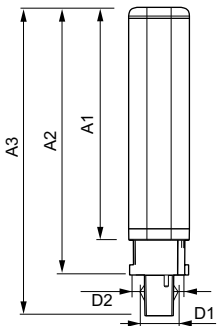

G24q-2

G24d-3

G24d-2

G24D-1

G24D-1

LEDtube G24D

Dimensional drawing

Product	D1	D2	A1	A2	A3
CorePro LED PLC 6.5W 840 4P G24q-2	24.3 mm	28.4 mm	105.8 mm	125 mm	140.6 mm
CorePro LED PLC 6.5W 830 4P G24q-2	24.3 mm	28.4 mm	105.8 mm	125 mm	140.6 mm

Dimensional drawing

Product	D1	D2	A1	A2	A3
CorePro LED PLC 6.5W 830 2P G24d-2	24.3 mm	28.4 mm	105.8 mm	125 mm	147.6 mm
CorePro LED PLC 6.5W 840 2P G24d-2	24.3 mm	28.4 mm	105.8 mm	125 mm	147.6 mm
LED PLC 6.5W 865 2P G24d-2	24.3 mm	28.4 mm	105.8 mm	125 mm	147.6 mm
LED PLC 6.5W 830 2P G24d-2	24.3 mm	28.4 mm	105.8 mm	125 mm	147.6 mm
LED PLC 6.5W 840 2P G24d-2	24.3 mm	28.4 mm	105.8 mm	125 mm	147.6 mm

Product	D1	D2	A1	A2	A3
CorePro LED PLC 9W 840 4P G24q-3	24.3 mm	28.4 mm	128.8 mm	148 mm	163.6 mm
CorePro LED PLC 9W 830 4P G24q-3	24.3 mm	28.4 mm	128.8 mm	148 mm	163.6 mm
CorePro LED PLC 4.5W 830 4P G24q-1	24.3 mm	28.4 mm	95.8 mm	115 mm	130.6 mm
CorePro LED PLC 4.5W 840 4P G24q-1	24.3 mm	28.4 mm	95.8 mm	115 mm	130.6 mm