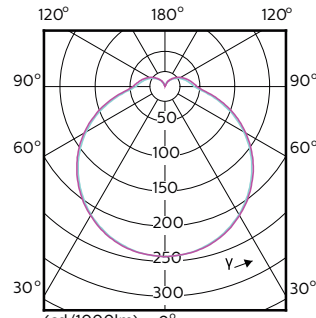

CorePro LED PLC

(cd/1000lm) 0°
— 0-180° — 90-270°

(cd/1000lm) 0°
— 0-180° — 90-270°

(cd/1000lm) 0°
— 0-180° — 90-270°
150° 180° 150°

(cd/1000lm) 0°
— 0-180° — 90-270°
150° 180° 150°