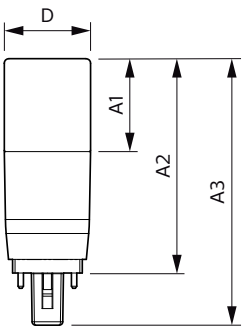

G24q-2

G24d-3

G24d-2

G24D-1

G24D-1

LEDtube G24D

Dimensional drawing

Product	D1	D2	A1	A2	A3
CorePro LED PLC 6.5W 840 4P G24q-2	24.3 mm	28.4 mm	105.8 mm	125 mm	140.6 mm
CorePro LED PLC 6.5W 830 4P G24q-2	24.3 mm	28.4 mm	105.8 mm	125 mm	140.6 mm

Dimensional drawing

Product	D1	D2	A1	A2	A3
CorePro LED PLC 6.5W 830 2P G24d-2	24.3 mm	28.4 mm	105.8 mm	125 mm	147.6 mm
CorePro LED PLC 6.5W 840 2P G24d-2	24.3 mm	28.4 mm	105.8 mm	125 mm	147.6 mm
LED PLC 6.5W 865 2P G24d-2	24.3 mm	28.4 mm	105.8 mm	125 mm	147.6 mm
LED PLC 6.5W 830 2P G24d-2	24.3 mm	28.4 mm	105.8 mm	125 mm	147.6 mm
LED PLC 6.5W 840 2P G24d-2	24.3 mm	28.4 mm	105.8 mm	125 mm	147.6 mm

Product	D1	D2	A1	A2	A3
CorePro LED PLC 9W 840 4P G24q-3	24.3 mm	28.4 mm	128.8 mm	148 mm	163.6 mm
CorePro LED PLC 9W 830 4P G24q-3	24.3 mm	28.4 mm	128.8 mm	148 mm	163.6 mm
CorePro LED PLC 4.5W 830 4P G24q-1	24.3 mm	28.4 mm	95.8 mm	115 mm	130.6 mm
CorePro LED PLC 4.5W 840 4P G24q-1	24.3 mm	28.4 mm	95.8 mm	115 mm	130.6 mm