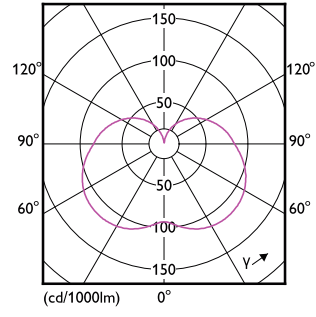

CorePro LED PLC

(cd/1000lm) 0°
— 0-180° — 90-270°

(cd/1000lm) 0°
— 0-180° — 90-270°

(cd/1000lm) 0°
— 0-180° — 90-270°
150° 180° 150°

(cd/1000lm) 0°
— 0-180° — 90-270°
150° 180° 150°