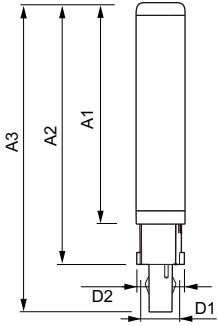

G24q-2

G24d-3

G24d-2

G24D-1

G24D-1

LEDtube G24D

Dimensional drawing

Product	D1	D2	A1	A2	A3
CorePro LED PLC 6.5W 840 4P G24q-2	24.3 mm	28.4 mm	105.8 mm	125 mm	140.6 mm
CorePro LED PLC 6.5W 830 4P G24q-2	24.3 mm	28.4 mm	105.8 mm	125 mm	140.6 mm

Dimensional drawing

Product	D1	D2	A1	A2	A3
CorePro LED PLC 6.5W 830 2P G24d-2	24.3 mm	28.4 mm	105.8 mm	125 mm	147.6 mm
CorePro LED PLC 6.5W 840 2P G24d-2	24.3 mm	28.4 mm	105.8 mm	125 mm	147.6 mm
LED PLC 6.5W 865 2P G24d-2	24.3 mm	28.4 mm	105.8 mm	125 mm	147.6 mm
LED PLC 6.5W 830 2P G24d-2	24.3 mm	28.4 mm	105.8 mm	125 mm	147.6 mm
LED PLC 6.5W 840 2P G24d-2	24.3 mm	28.4 mm	105.8 mm	125 mm	147.6 mm

Product	D1	D2	A1	A2	A3
CorePro LED PLC 9W 840 4P G24q-3	24.3 mm	28.4 mm	128.8 mm	148 mm	163.6 mm
CorePro LED PLC 9W 830 4P G24q-3	24.3 mm	28.4 mm	128.8 mm	148 mm	163.6 mm
CorePro LED PLC 4.5W 830 4P G24q-1	24.3 mm	28.4 mm	95.8 mm	115 mm	130.6 mm
CorePro LED PLC 4.5W 840 4P G24q-1	24.3 mm	28.4 mm	95.8 mm	115 mm	130.6 mm