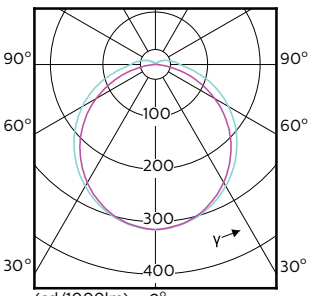

(cd/1000lm) 0°
— 0-180° — 90-270°