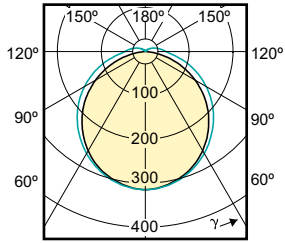

CorePro LED PLC

(cd/1000lm) 0°
— 0-180° — 90-270°