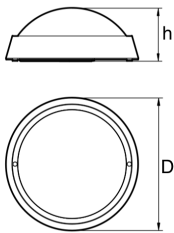

ESSENTIAL SMARTBRIGHT BULKHEAD

WATERPROOF

CE **IP54**

Features

IP65: Dust and waterproof
Mounting accessories including in package
High reliability 20,000 hours

Application

Hospitality
Offices
Residential

Model

Model	WT045C-LED12	WT045C-LED20
Size (D x h)	170mm x 76mm	220mm x 88mm
Nominal Power	12W	20W
System Flux	960lm	1,600lm

Specifications

Model	WT045C-LED12	WT045C-LED20
Input Voltage	220-240V, 50/60Hz	
Beam angle	120°	
Lifetime	20,000 hours	
CCT	4000K	
Weight (kg)	0.19 kg	0.3 kg
IP Rating	IP54	
Power Factor	> 0.9	
Color Index	> 80	
Materials & Finishing	Polycarbonate cover, White finishing	
Operating Temp.	-30 °C to + 35 °C	
Mounting Type	Surface Mounting	
Standard	CE, RoHS	